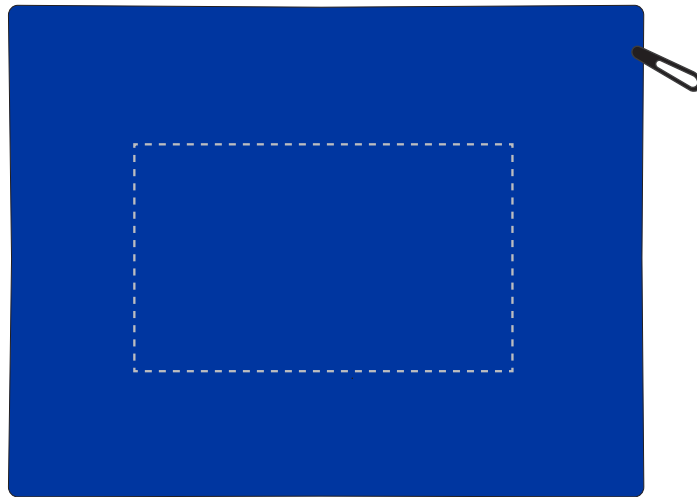

Your Ref:	Quantity:	Product Code: QB1011
Our Ref:	Version: 1	Product Colour: BLUE

PRINTING CONCERNS:

Please note that this product has Sustainability Markings that are not visible from this perspective

We stock this item in the following colours

**PANTONE REFERENCE(S)**

 Full colour printing

ARTWORK SCALE 50%

TOP OF THE BAG

FRONT OF THE BAG

Product Image for visualisation
- colours may vary

The dashed line is to demonstrate print area and will not appear on your printed item

To proceed, please approve visual via the online system.

ARTWORK SCALE 100%
Max print area: 100mm x 60mm
TOP OF THE BAG